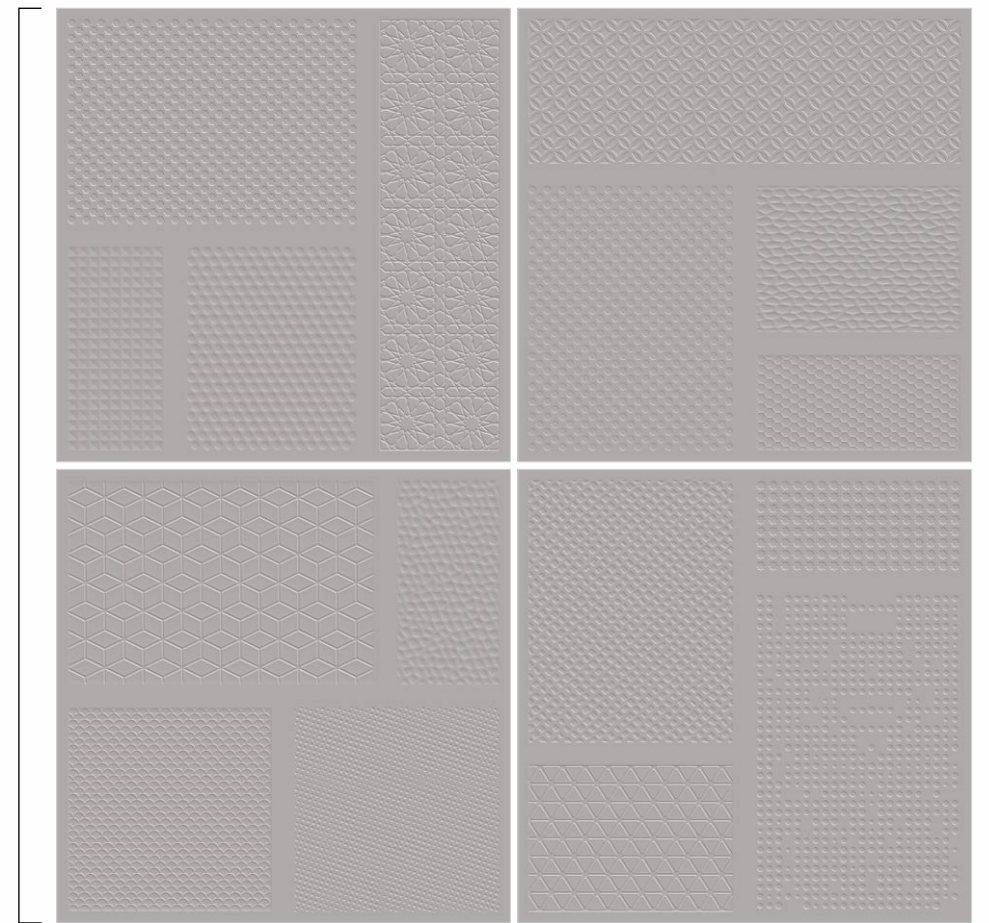

# CEMENT

600x  
600mm  
Matt Finish

PLAIN

ZERO  
MAINTENANCE

IMPACT  
RESISTANCE

LOW WATER  
ABSORPTION

HIGH  
STRENGTH

4 DIFFERENT PUNCHES