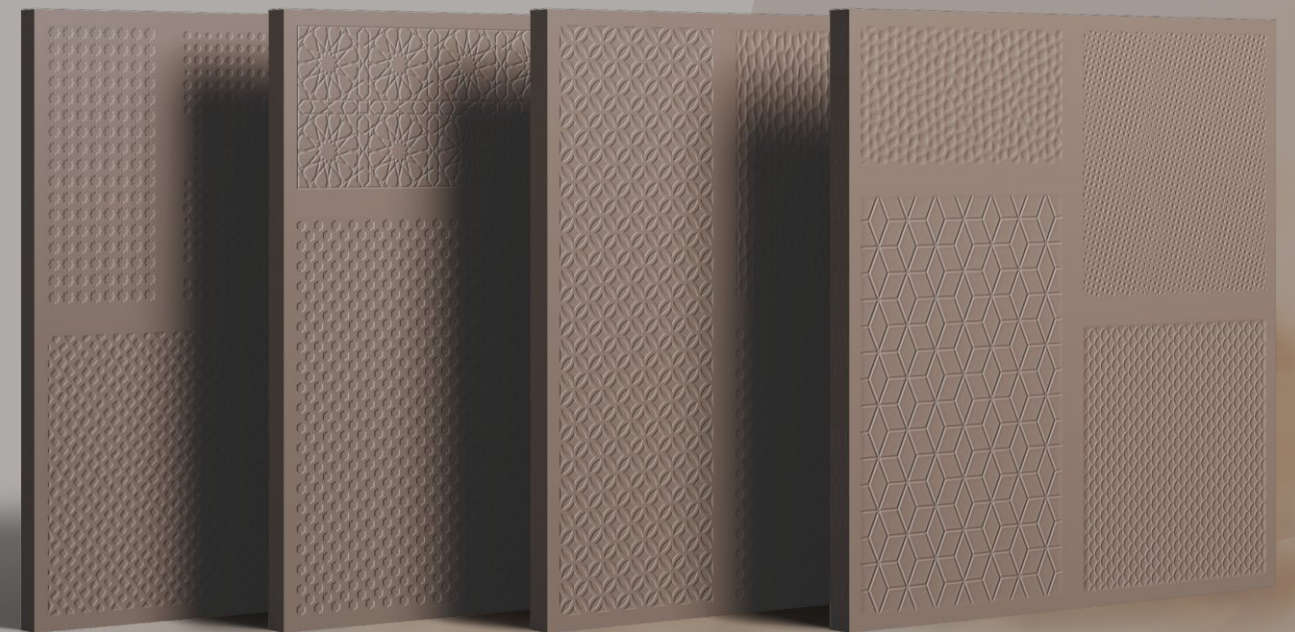

**1 PLAIN COLOR +
4 DIFFERENT
PUNCHES**

**IN 6
DIFFERENT
COLORS**

600x600mm | Matt Finish

Roman Series from Our is an ode to innovation with impressively intricate motifs carved on four different profiles to offer you a unique punch collection that features four random punches in six malleable colors with a splendid matt finish and robust fullbody tiles crafted to express creativity through ceramic innovation.

PIONEERS OF CERAMIC RANDOM PUNCH FACES

An amalgamation of beautiful textures and finishings from Our brings a unique touch of luxury and glamour in versatile profiles that spell ingenuity.

4 DIFFERENT PUNCHES

**PUNCH
TILES**

**600x
600mm**

**MATT
FINISH**

**FULLBODY
TILES**