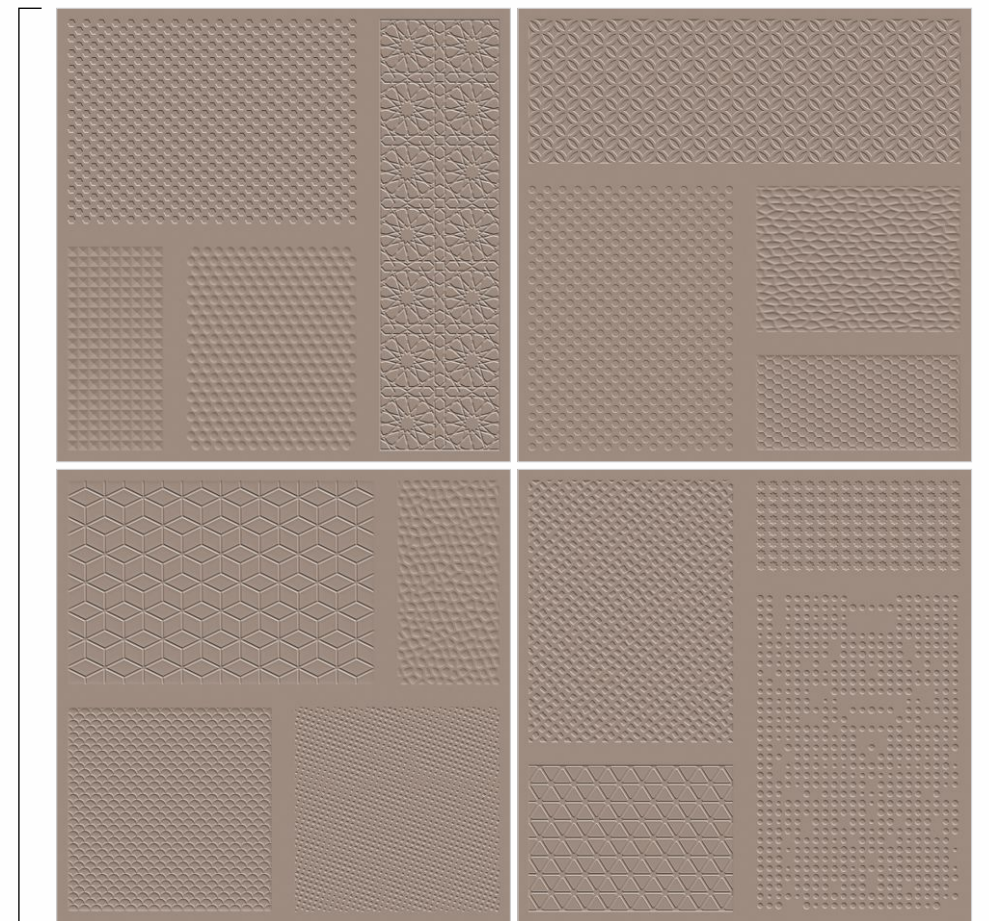

# MUSHROOM

600x  
600mm  
Matt Finish

PLAIN

ZERO  
MAINTENANCE

IMPACT  
RESISTANCE

LOW WATER  
ABSORPTION

HIGH  
STRENGTH

4 DIFFERENT PUNCHES