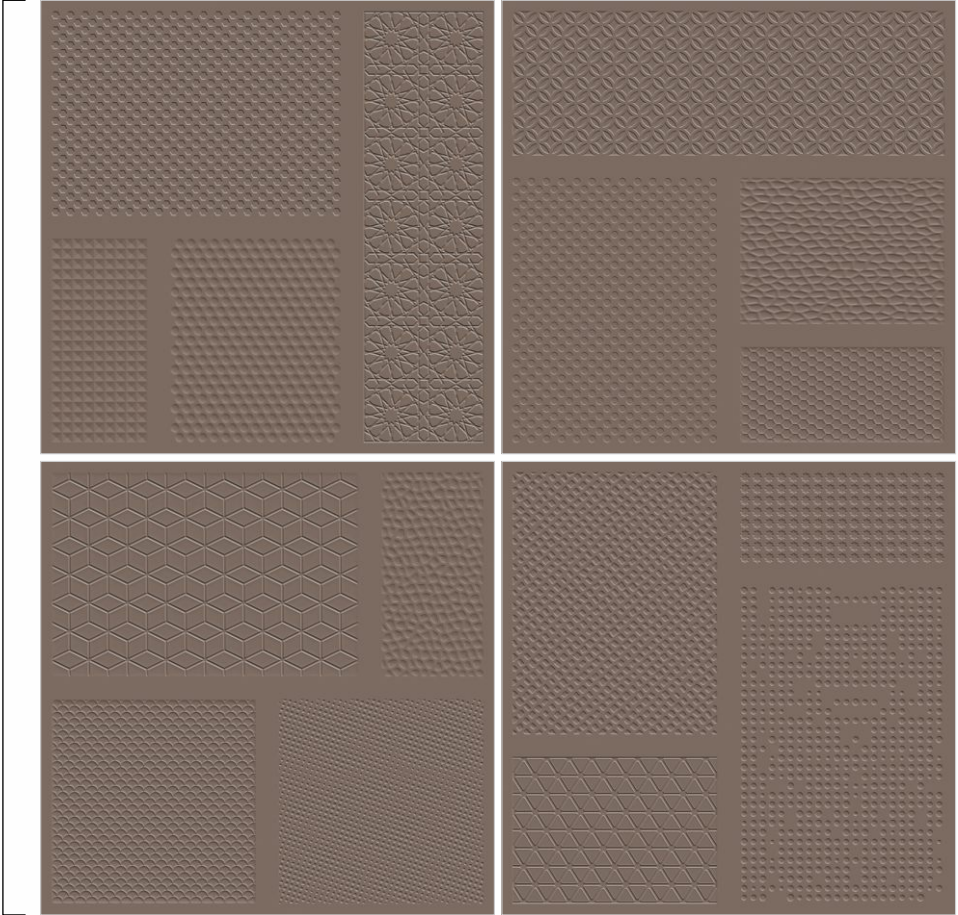

4 DIFFERENT PUNCHES