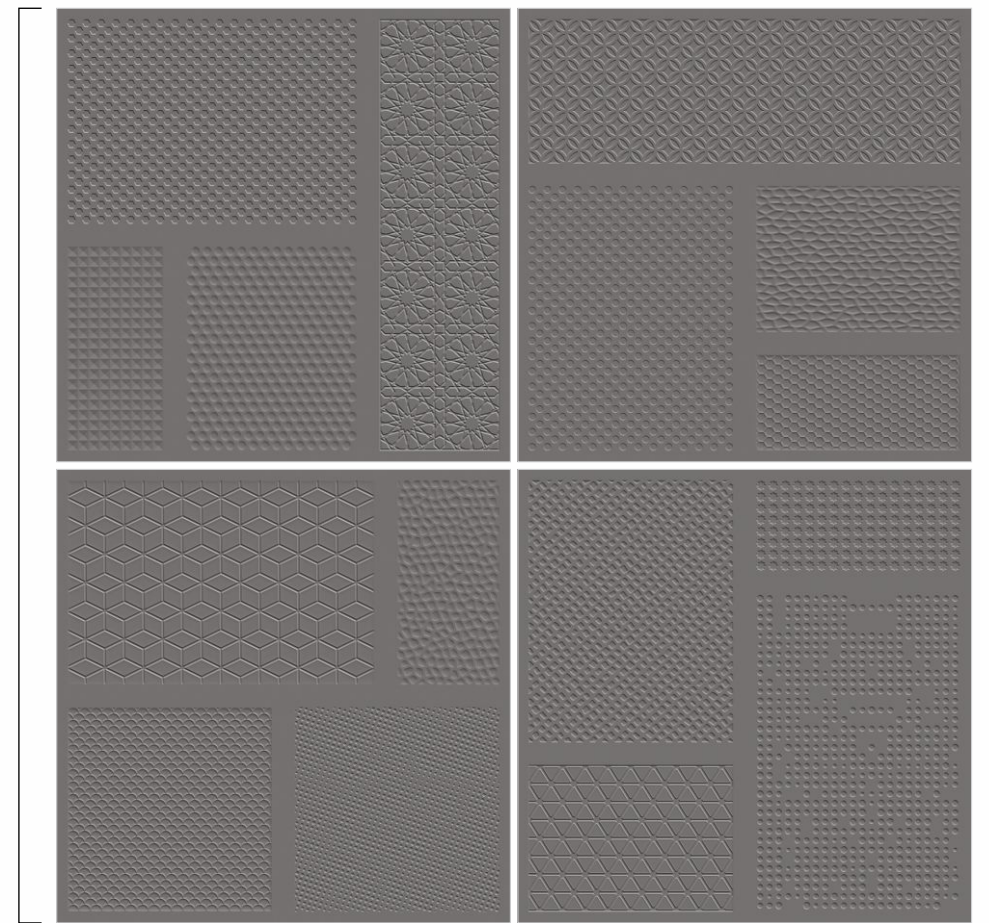

# CARBON

600x  
600mm  
Matt Finish

PLAIN

ZERO  
MAINTENANCE

IMPACT  
RESISTANCE

LOW WATER  
ABSORPTION

HIGH  
STRENGTH

4 DIFFERENT PUNCHES