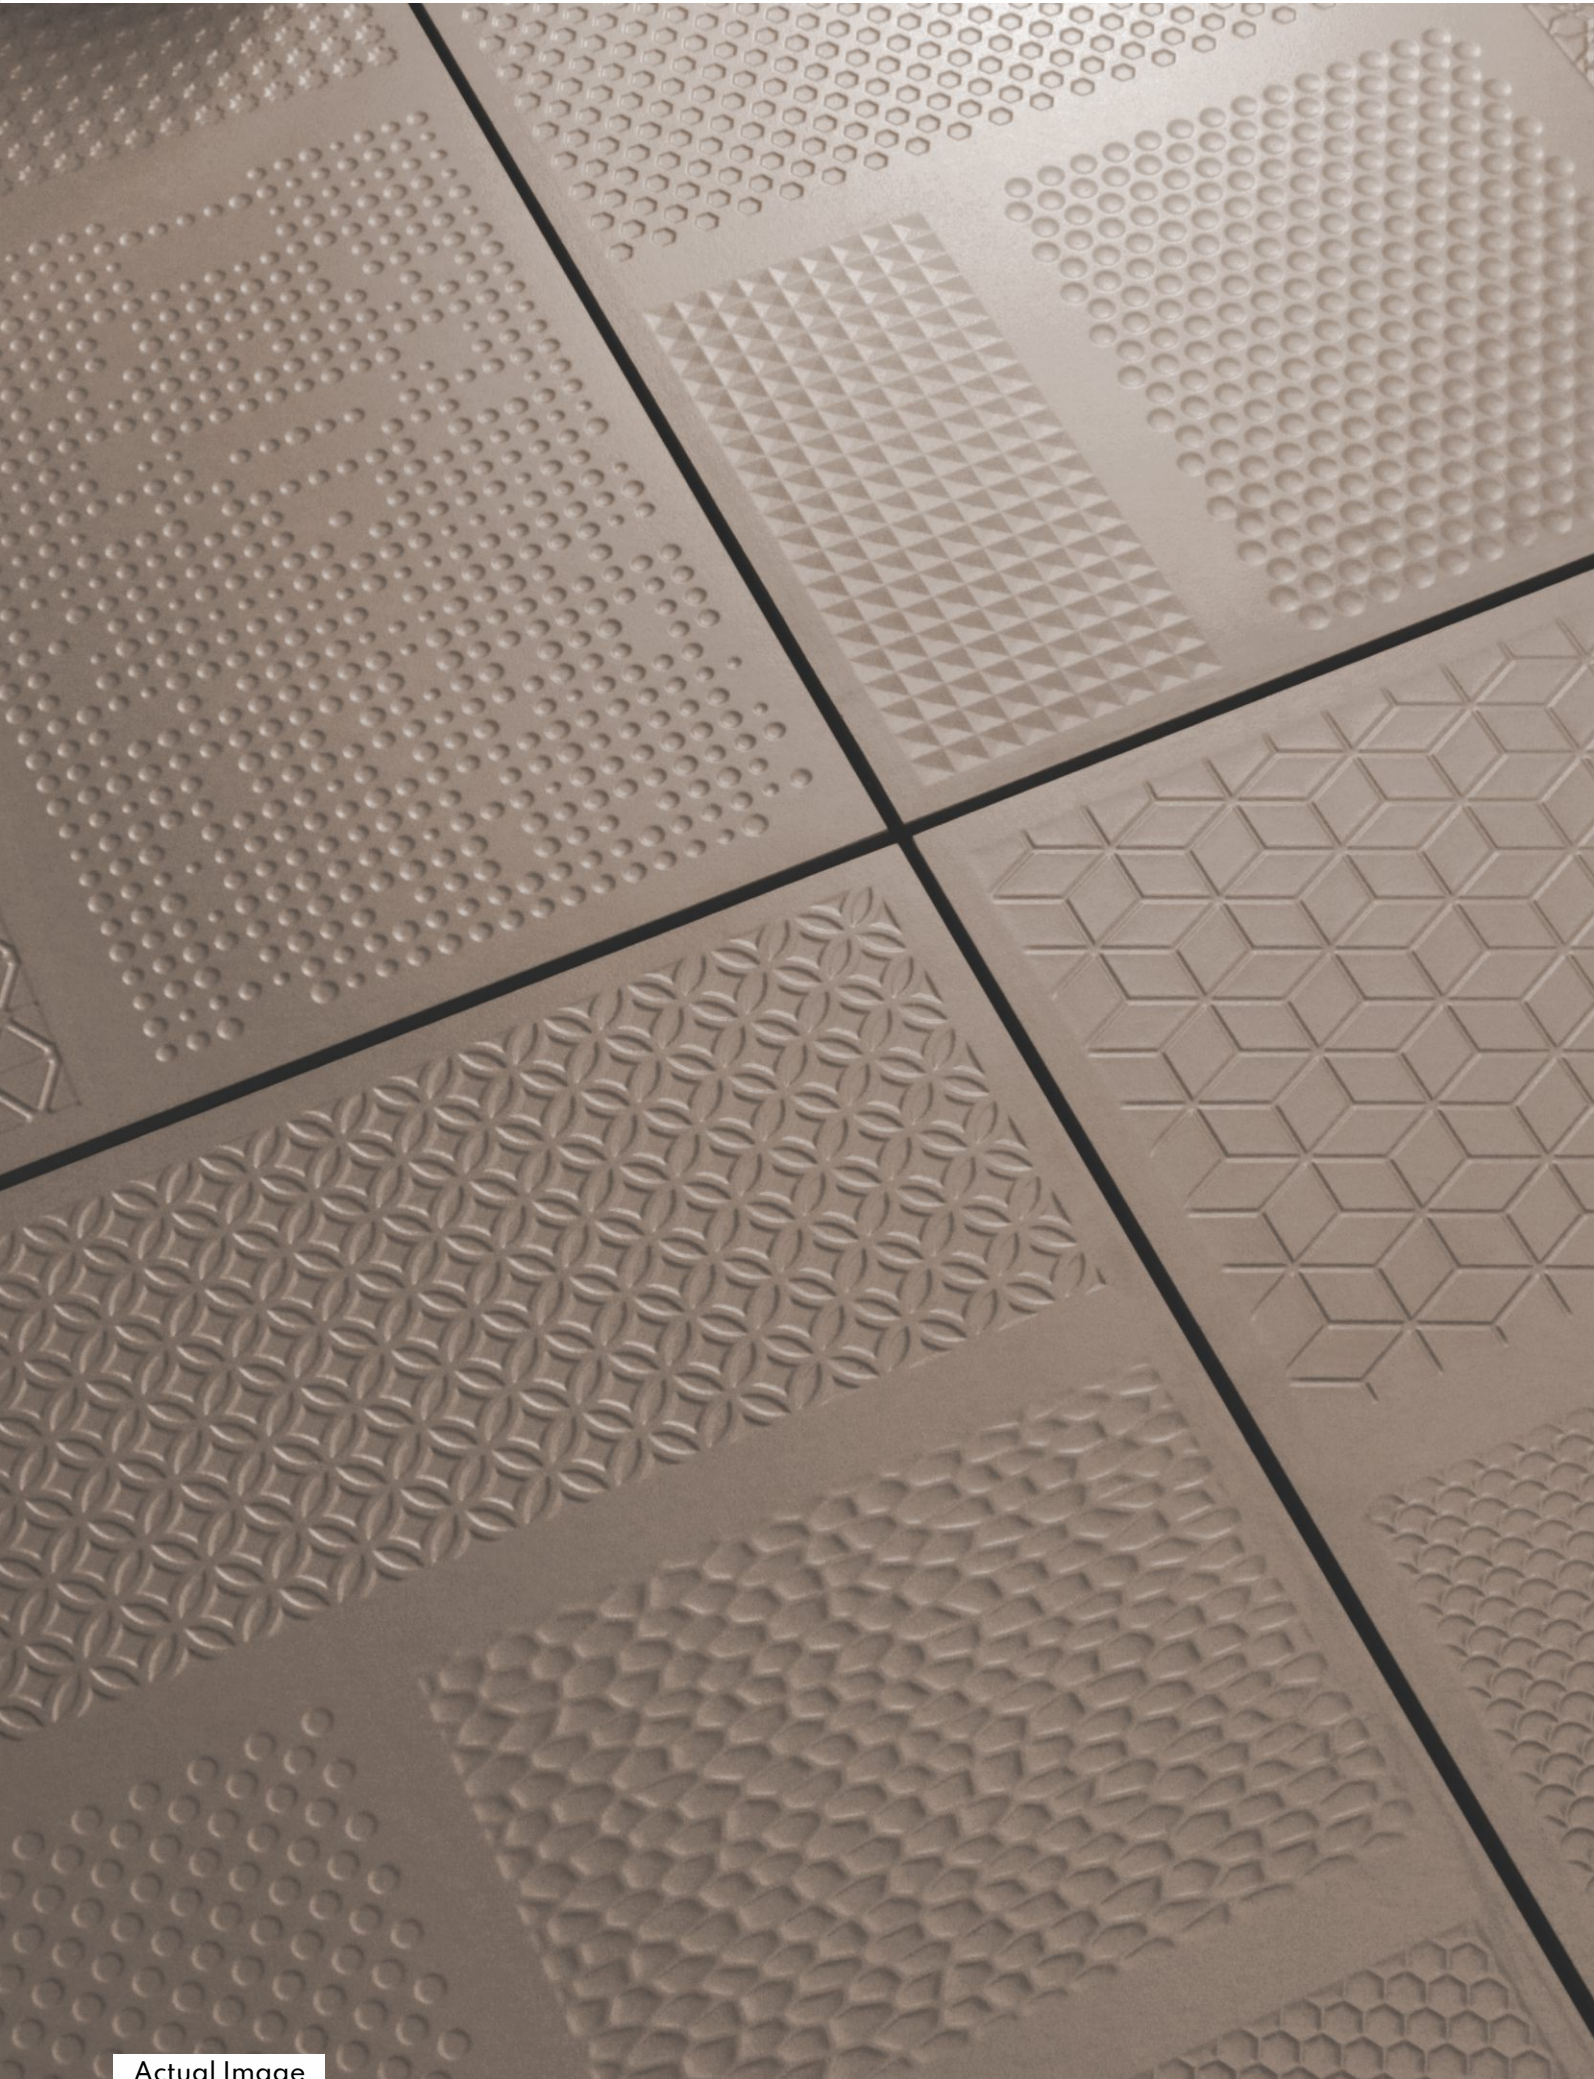

# SANDAL

600x  
600mm  
Matt Finish

PLAIN

-  ZERO MAINTENANCE
-  IMPACT RESISTANCE
-  LOW WATER ABSORPTION
-  HIGH STRENGTH

4 DIFFERENT PUNCHES

PREVIEW OF :  
Mushroom Matt + Roman, 600x600mm

Actual Image