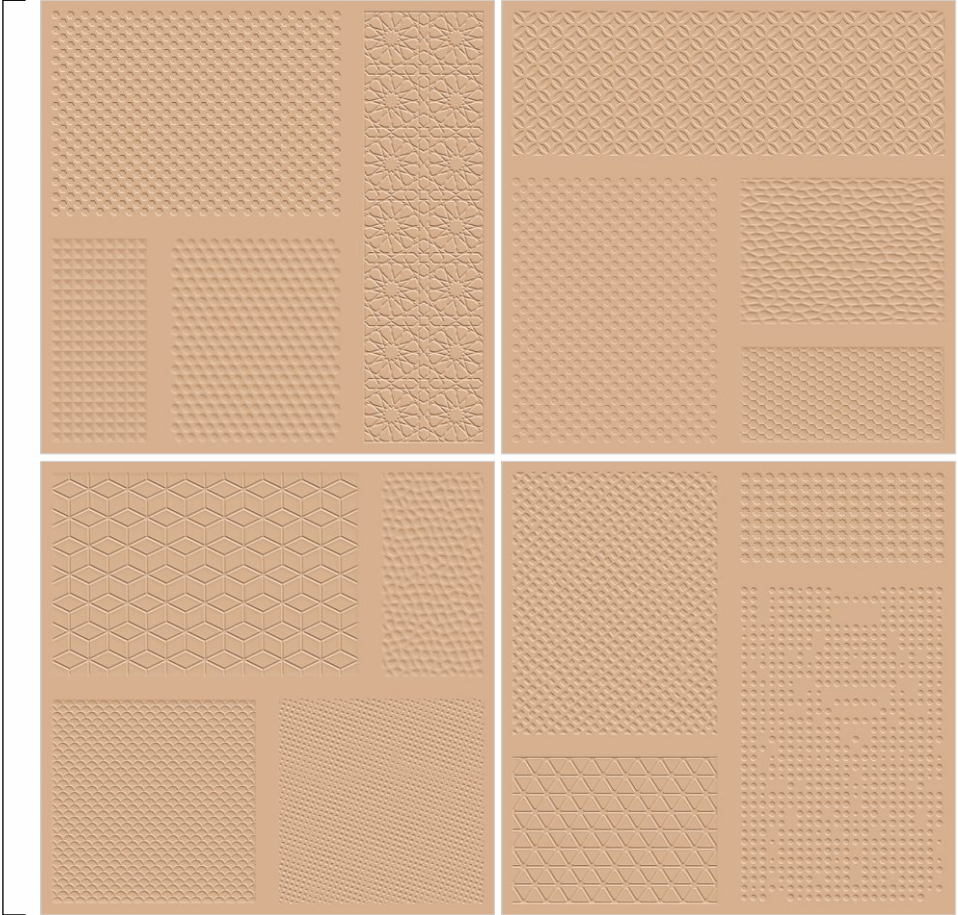

4 DIFFERENT PUNCHES