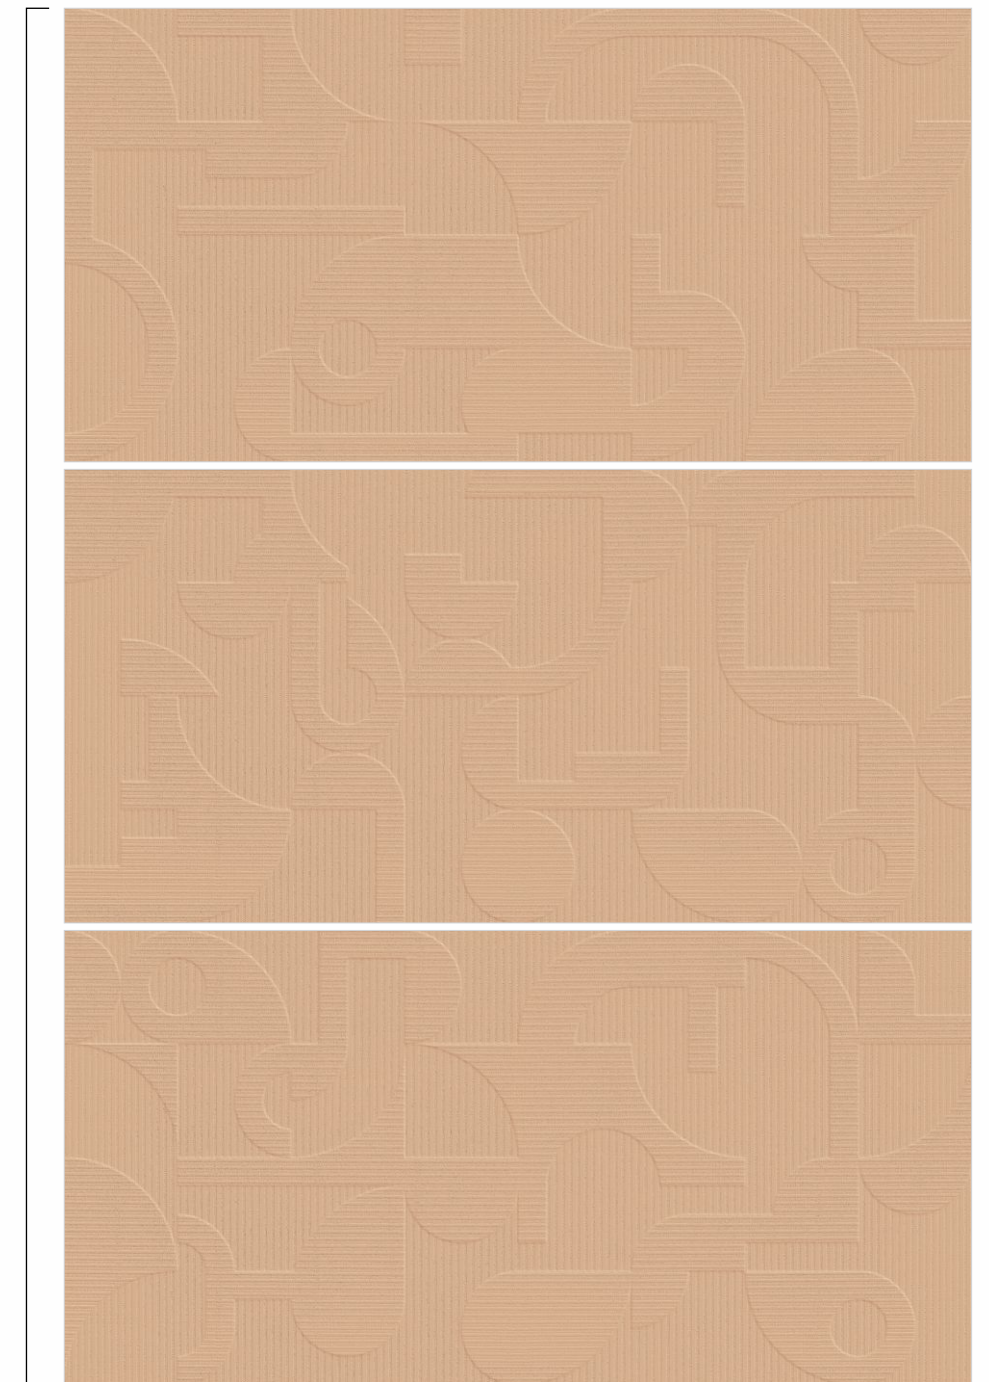

# SANDAL

600x  
1200mm  
Matt Finish

ZERO  
MAINTENANCE

IMPACT  
RESISTANCE

LOW WATER  
ABSORPTION

HIGH  
STRENGTH

PLAIN

3 DIFFERENT PUNCHES