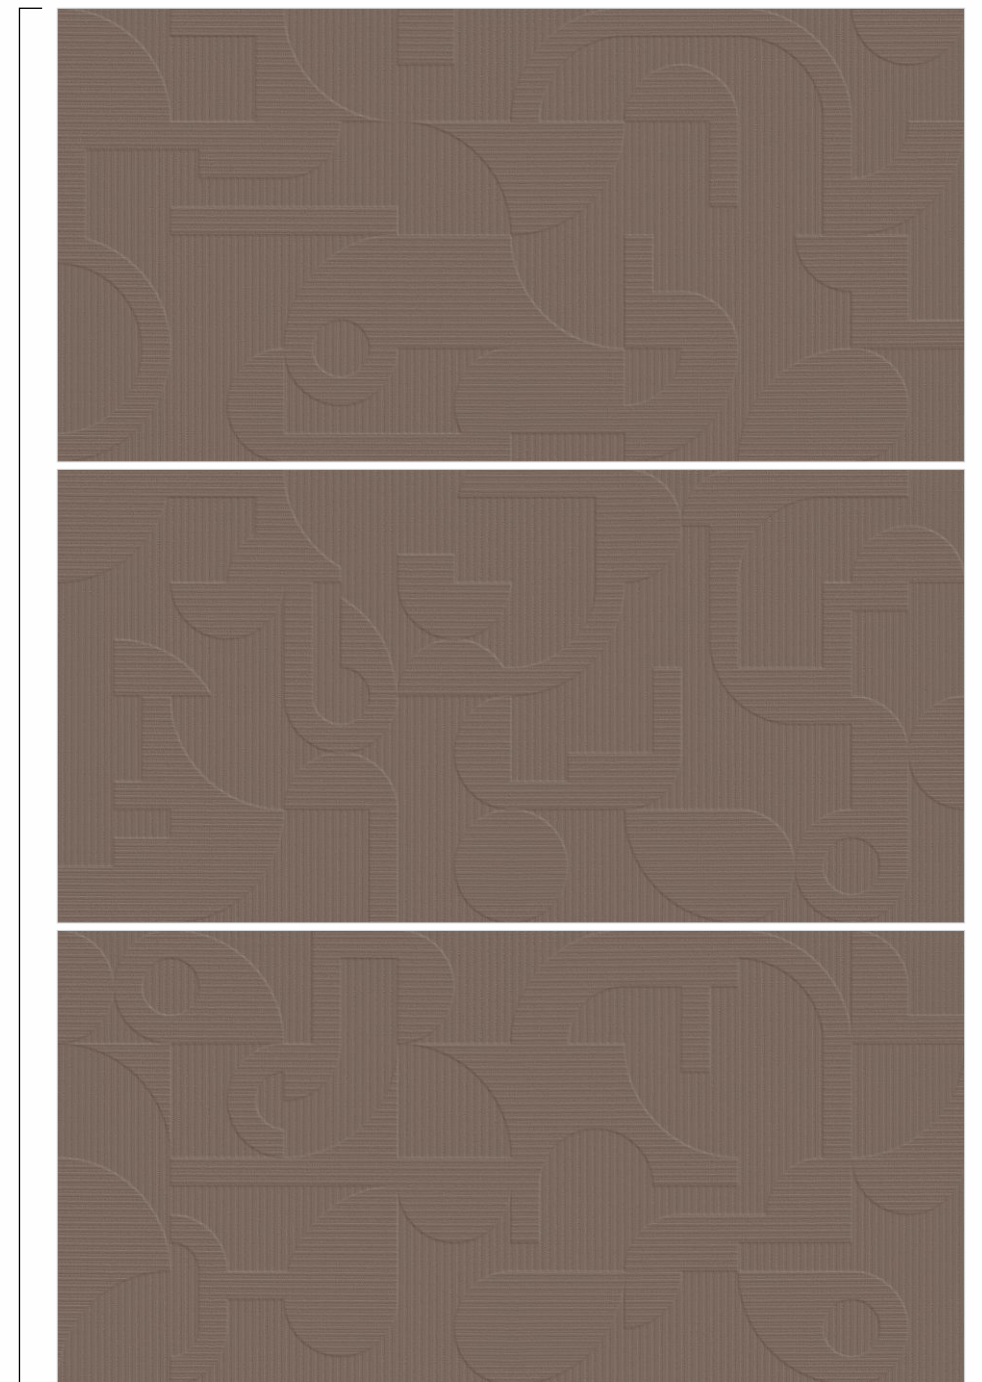

3 DIFFERENT PUNCHES