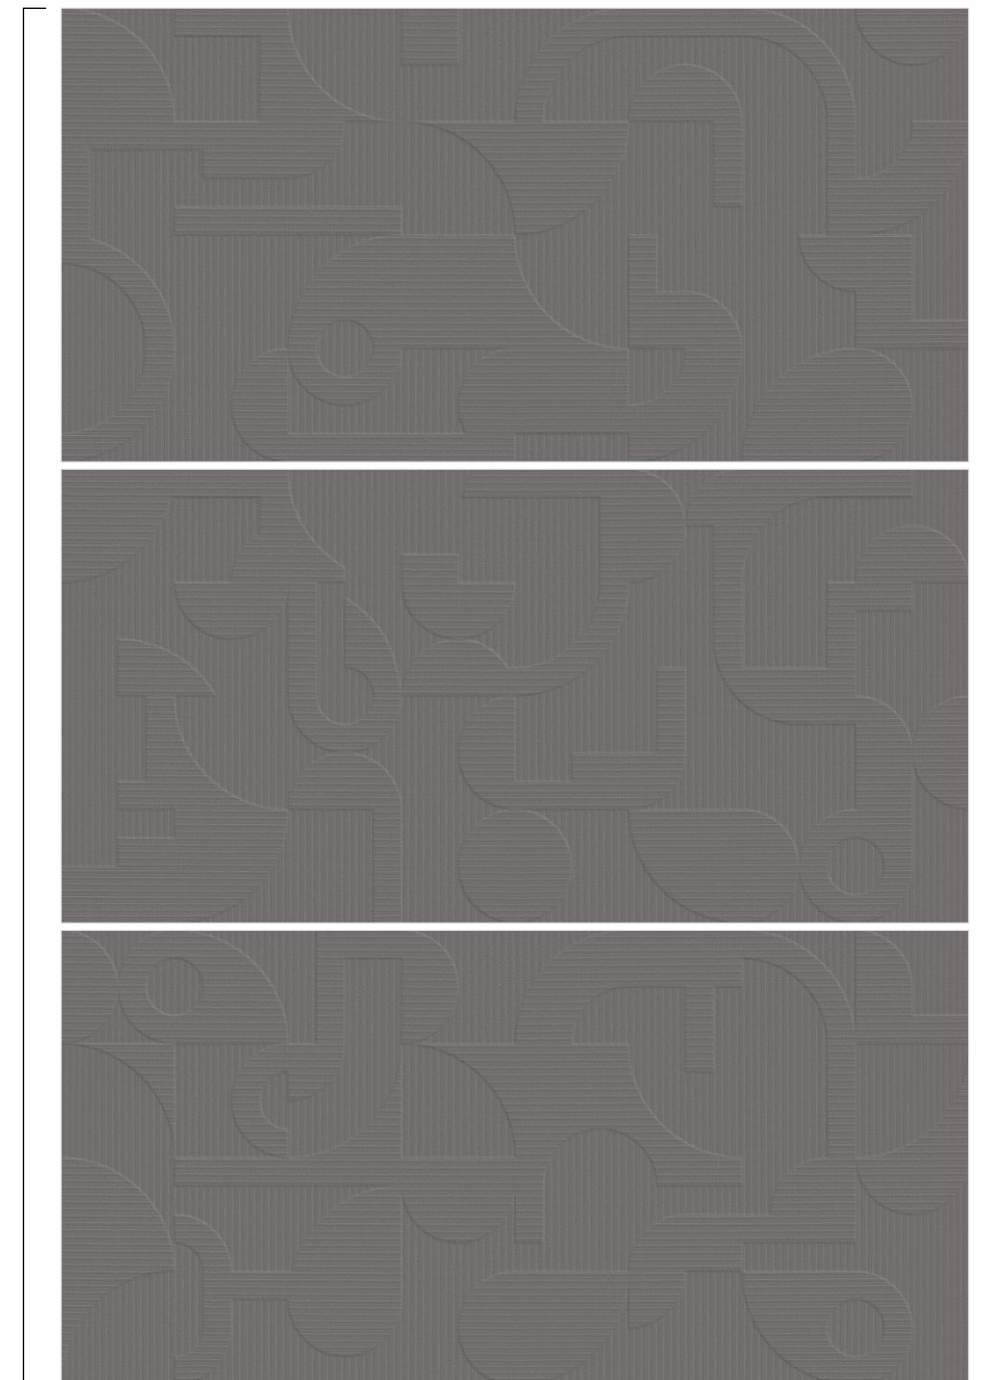

# CARBON

600x  
1200mm  
Matt Finish

ZERO  
MAINTENANCE

IMPACT  
RESISTANCE

LOW WATER  
ABSORPTION

HIGH  
STRENGTH

PLAIN

3 DIFFERENT PUNCHES